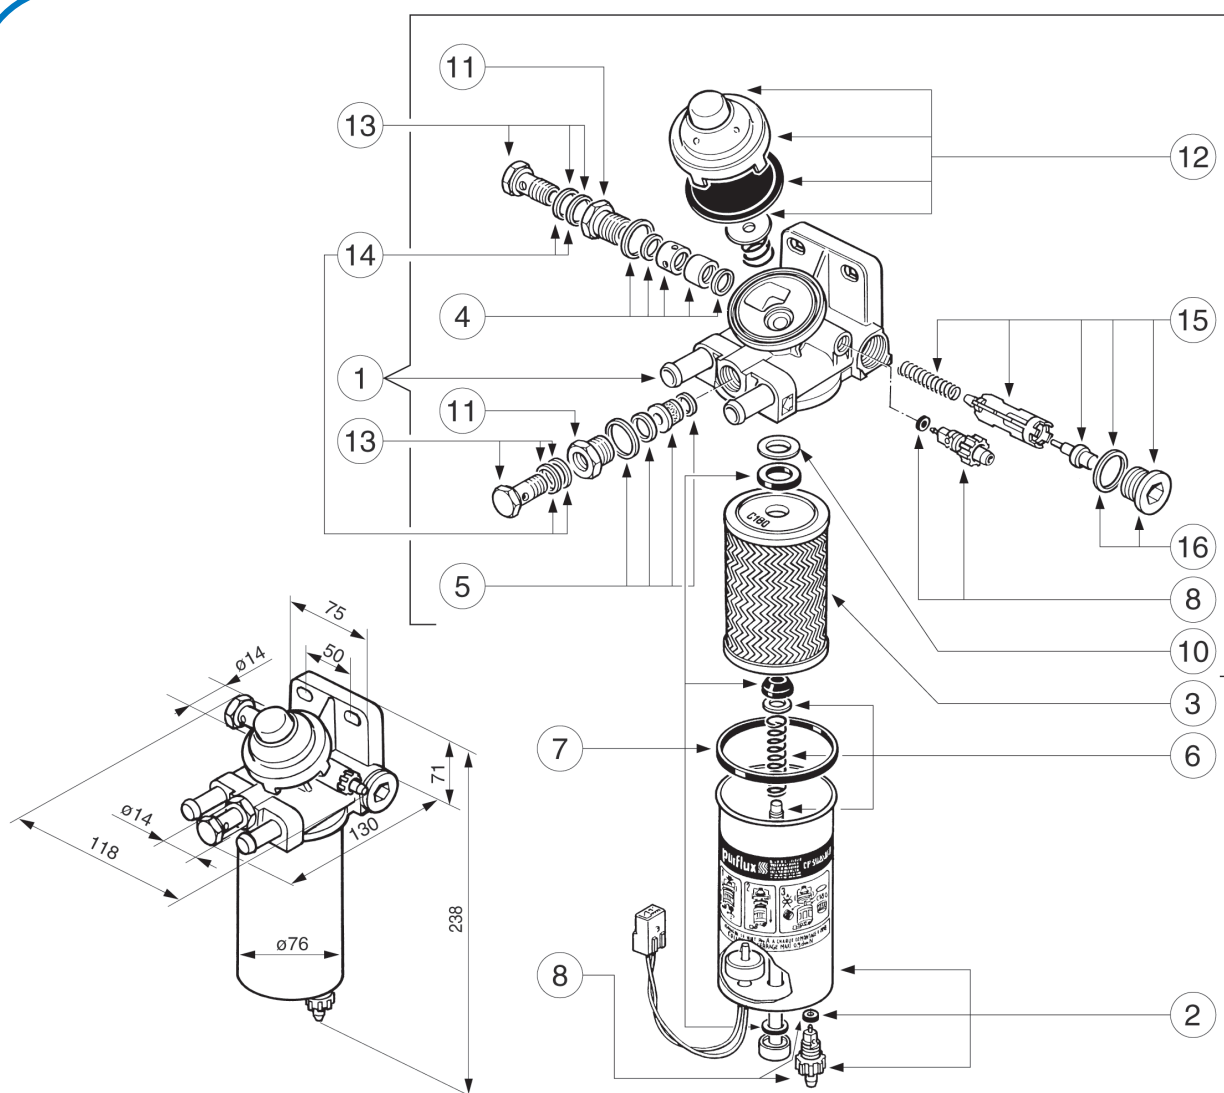

FILTRE COMPLET/COMPLETE FILTER/KOMPLETT FILTER/FILTRO COMPLETO/FILTRO COMPLETO

N°	Désignation
1	Ensemble chapeau
2	Cuve
3	Cartouche
4	Kit clapets
5	Kit dégazage
6	Kit de serrage tige longue
7	Kits 4 joints
8	Kit vis de vidange
10	Coupelle
11	Réduction de 14
12	Kit tête d'amorçage
13	Kit vis creuse de 14
14	Kit joints vis creuse de 14
15	Kit thermostatique
16	Kit bouchon

Ref.
PC100
P433
C180
P146
P425
P424
P405
P408
P227
P232
P410
P413
P412
P407
P414

N°	Designation
1	Head casting
2	Bowl
3	Cartridge
4	Kit valve
5	kit degassing
6	Kit tighten rod long
7	Kit 4 seals
8	Drain valve kit
10	Core cup
11	Cutback of 14
12	Kit head priming
13	Hollow of 14 screw kit
14	Hollow of 14 screw gasket kit
15	Kit thermostatic
16	Kit plug